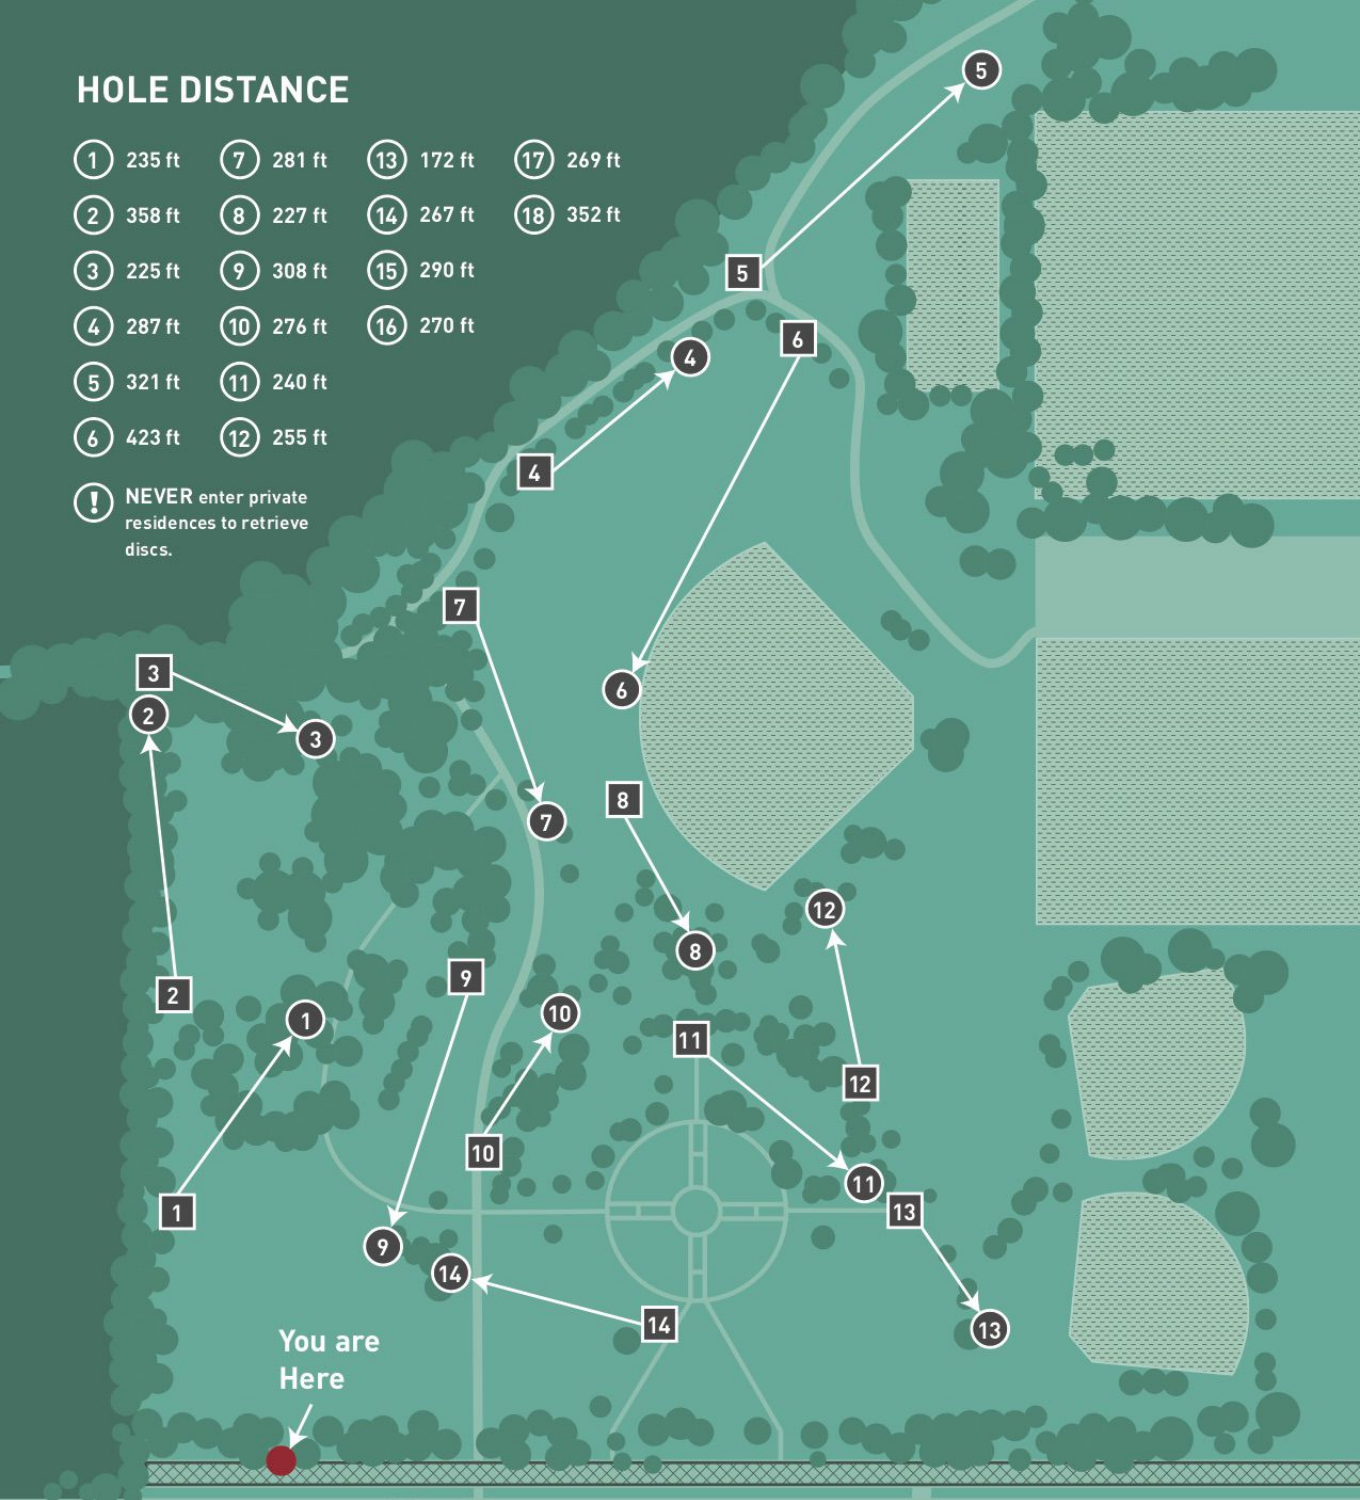

HOLE DISTANCE

- | | | | |
|----------|----------|----------|----------|
| ① 235 ft | ⑦ 281 ft | ⑬ 172 ft | ⑰ 269 ft |
| ② 358 ft | ⑧ 227 ft | ⑭ 267 ft | ⑱ 352 ft |
| ③ 225 ft | ⑨ 308 ft | ⑮ 290 ft | |
| ④ 287 ft | ⑩ 276 ft | ⑯ 270 ft | |
| ⑤ 321 ft | ⑪ 240 ft | | |
| ⑥ 423 ft | ⑫ 255 ft | | |

⚠ NEVER enter private residences to retrieve discs.

McDonald St

- ⓧ TEE
- ⓧ BASKET
- ⓧ PARKING